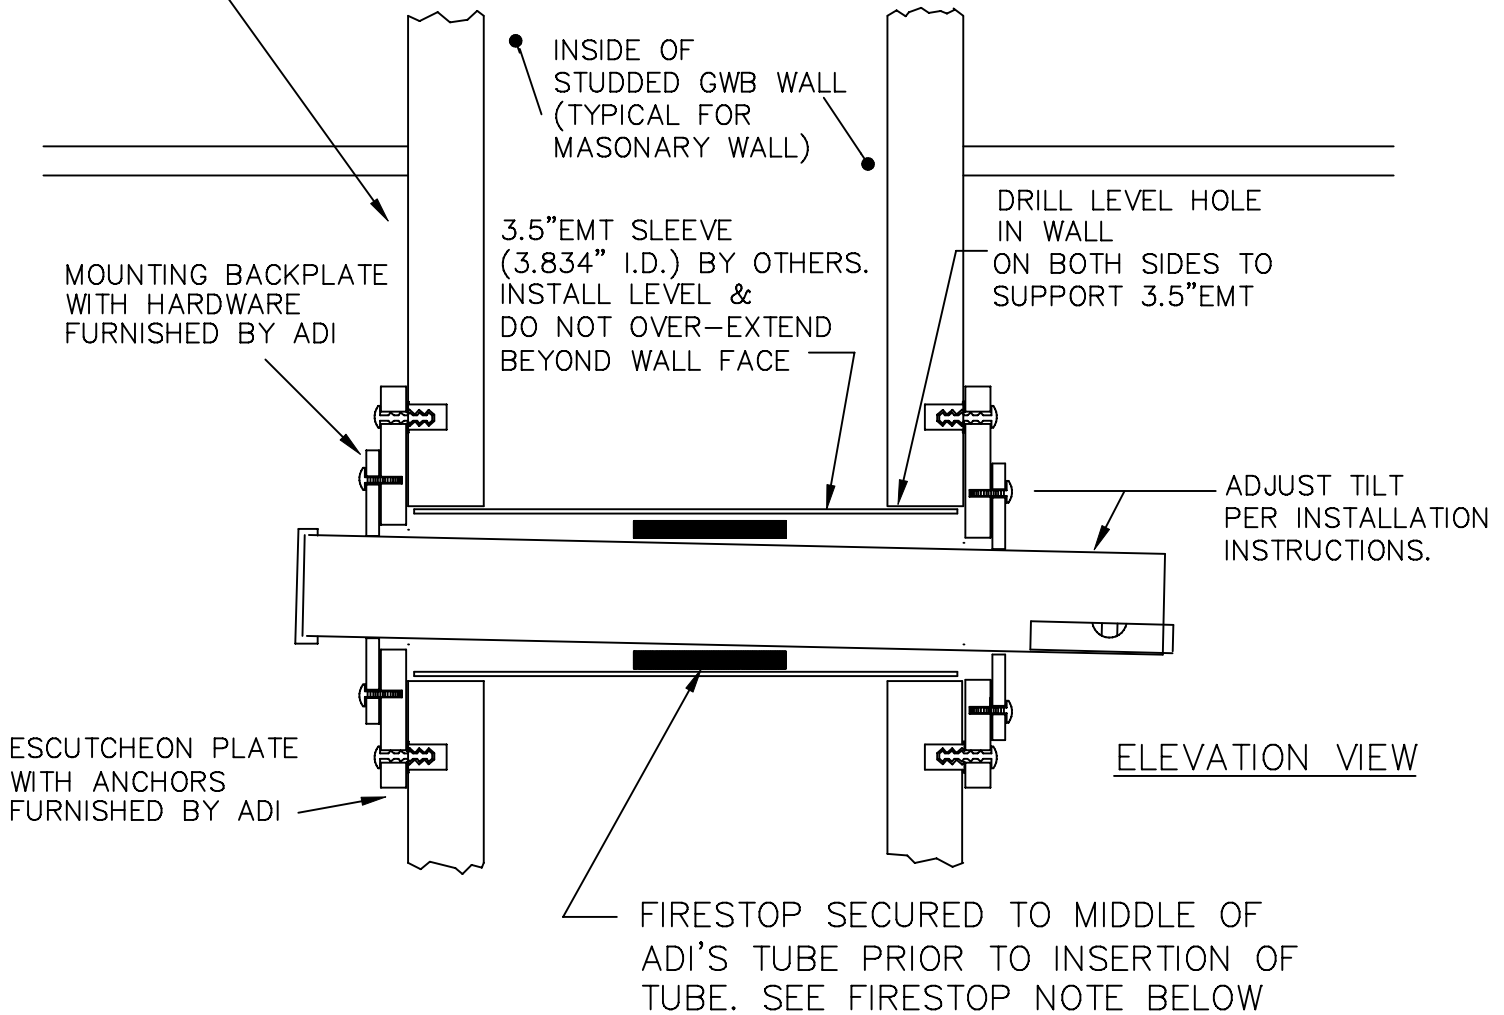

CAUTION! BE SURE SLEEVE IS  
 INSTALLED TO ALLOW THE 6" DIA  
 ESCUTCHEON PLATE TO CLEAR DOOR  
 HEADER AND CEILING.

**FIRESTOP NOTE:**

THE FIRESTOP IS AN INTUMESCENT STRIP THAT WRAPS AROUND PLASTIC PLUMBING AND OTHER NON-METALLIC PENETRATIONS SUCH AS THE ADI INDICATOR TUBE. THE WRAP IS BUTT-JOINTED. TWO SOURCES ARE KNOWN TO ADI:

3M'S FIRESTRAP FOR 1-1/2" PIPE, AVAILABLE FROM GLASSCELL ISOFAB INC., TEL: 416-241-8663/FAX: 416-241-0306

--- OR ---

SPECIFIED TECHNOLOGIES INC. INTUMESCENT WRAP STRIP MODEL: "SSWRED" WITH MODEL "SSWFT" FOIL TAPE, TEL: 800-992-1180, AVAILABLE FROM GRAINGER.COM ITEM#4MM50 STRIP & ITEM#4MM48 FOIL TAPE.